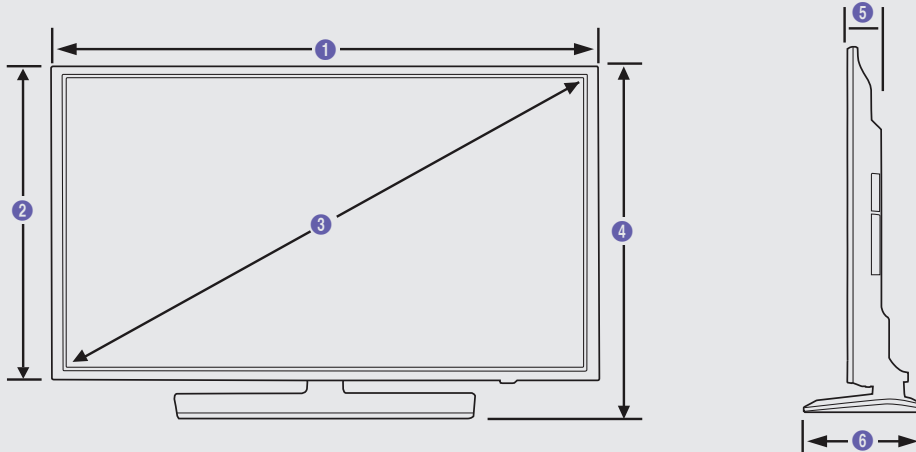

Dimensions

32" | HG32NE477SF - 720p

1	2	3	4	5	6
29.3"	17.4"	32.0"	19.1"	2.7"	7.6"

40" | HG40NE477SF - 1080p

1	2	3	4	5	6
36.3"	20.9"	40.0"	22.9"	2.8"	8.9"

43" | HG43NE477SF - 1080p

1	2	3	4	5	6
38.8"	22.6"	43.0"	24.6"	2.8"	8.9"

50" | HG50NE477SF - 1080p

1	2	3	4	5	6
44.9"	26.1"	50.0"	28.1"	2.9"	8.9"

55" | HG50NE477BF - 1080p

1	2	3	4	5	6
48.5"	27.9"	55.0"	30.1"	2.7"	8.9"

60" | HG60NE477EF - 1080p

1	2	3	4	5	6
53.7"	31.0"	60.0"	33.8"	2.5"	14.0"