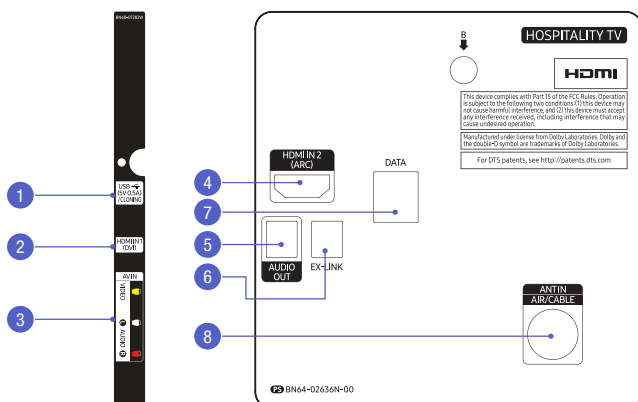

Connectivity

HG32NE477SF

- 1. AV In
- 2. USB (5C 0.5A) / Cloning
- 3. HDMI In 1 (DVI)
- 4. Antenna In

- 5. Ex-Link
- 6. Audio Out
- 7. HDMI In 2 (ARC)
- 8. Data

HG55NE477BF

- 1. USB (5C 0.5A) / Cloning
- 2. HDMI In 1 (DVI)
- 3. AV In (Video, Audio L/R)
- 4. HDMI In 2 (ARC)

- 5. Audio Out
- 6. Ex-Link
- 7. Data
- 8. Antenna In (Air / Cable)

HG40NE477SF / HG43NE477SF / HG50NE477SF

- 1. USB (5C 0.5A) / Cloning
- 2. HDMI In 1 (DVI)
- 3. AV In (Video, Audio L/R)
- 4. HDMI In 2 (ARC)

- 5. Audio Out
- 6. Ex-Link
- 7. Data
- 8. Antenna In (Air / Cable)

HG60NE477EF

- 1. USB (5C 0.5A) / Cloning
- 2. HDMI In 1 (DVI)
- 3. AV In (Video, Audio L/R)
- 4. HDMI In 2 (ARC)

- 5. Audio Out
- 6. Ex-Link
- 7. Data
- 8. Antenna In (Air / Cable)