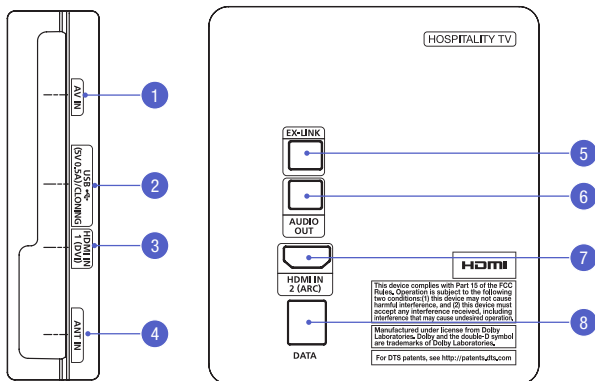

50" | HG50NE477SF - 1080p

1	2	3	4	5	6
44.9"	26.1"	50.0"	28.1"	2.9"	8.9"

55" | HG50NE477BF - 1080p

1	2	3	4	5	6
48.5"	27.9"	55.0"	30.1"	2.7"	8.9"

60" | HG60NE477EF - 1080p

1	2	3	4	5	6
53.7"	31.0"	60.0"	33.8"	2.5"	14.0"

Connectivity

HG32NE477SF

- 1. AV In
- 2. USB (5C 0.5A) / Cloning
- 3. HDMI In 1 (DVI)
- 4. Antenna In

- 5. Ex-Link
- 6. Audio Out
- 7. HDMI In 2 (ARC)
- 8. Data

HG55NE477BF

- 1. USB (5C 0.5A) / Cloning
- 2. HDMI In 1 (DVI)
- 3. AV In (Video, Audio L/R)
- 4. HDMI In 2 (ARC)

- 5. Audio Out
- 6. Ex-Link
- 7. Data
- 8. Antenna In (Air / Cable)

HG40NE477SF / HG43NE477SF / HG50NE477SF

- 1. USB (5C 0.5A) / Cloning
- 2. HDMI In 1 (DVI)
- 3. AV In (Video, Audio L/R)
- 4. HDMI In 2 (ARC)