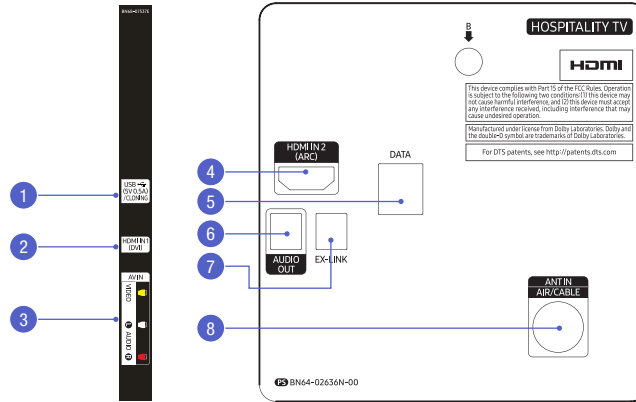

Connectivity

HG32NE477SF

- 1. AV In
- 2. USB (5C 0.5A) / Cloning
- 3. HDMI In 1 (DVI)
- 4. Antenna In

- 5. Ex-Link
- 6. Audio Out
- 7. HDMI In 2 (ARC)
- 8. Data

HG55NE477BF

- 1. USB (5C 0.5A) / Cloning
- 2. HDMI In 1 (DVI)
- 3. AV In (Video, Audio L/R)
- 4. HDMI In 2 (ARC)

- 5. Audio Out
- 6. Ex-Link
- 7. Data
- 8. Antenna In (Air / Cable)

HG40NE477SF / HG43NE477SF / HG50NE477SF

- 1. USB (5C 0.5A) / Cloning
- 2. HDMI In 1 (DVI)
- 3. AV In (Video, Audio L/R)
- 4. HDMI In 2 (ARC)

- 5. Audio Out
- 6. Ex-Link
- 7. Data
- 8. Antenna In (Air / Cable)

HG60NE477EF

- 1. USB (5C 0.5A) / Cloning
- 2. HDMI In 1 (DVI)
- 3. AV In (Video, Audio L/R)
- 4. HDMI In 2 (ARC)

- 5. Audio Out
- 6. Ex-Link
- 7. Data
- 8. Antenna In (Air / Cable)