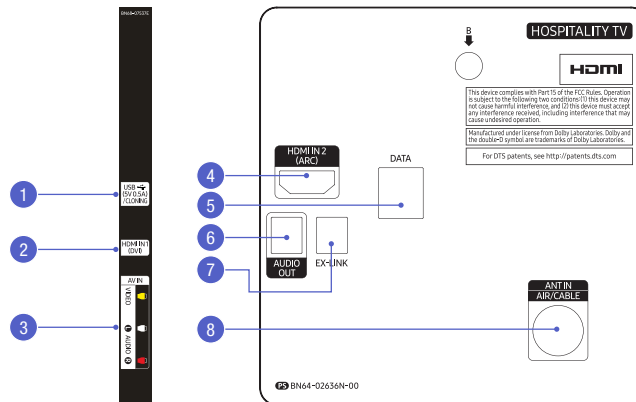

Connectivity

HG32NE477SF

- 1. AV In
- 2. USB (5C 0.5A) / Cloning
- 3. HDMI In 1 (DVI)
- 4. Antenna In

- 5. Ex-Link
- 6. Audio Out
- 7. HDMI In 2 (ARC)
- 8. Data

HG55NE477BF

- 1. USB (5C 0.5A) / Cloning
- 2. HDMI In 1 (DVI)
- 3. AV In (Video, Audio L/R)
- 4. HDMI In 2 (ARC)

- 5. Audio Out
- 6. Ex-Link
- 7. Data
- 8. Antenna In (Air / Cable)

HG40NE477SF / HG43NE477SF / HG50NE477SF

- 1. USB (5C 0.5A) / Cloning
- 2. HDMI In 1 (DVI)
- 3. AV In (Video, Audio L/R)
- 4. HDMI In 2 (ARC)

- 5. Audio Out
- 6. Ex-Link
- 7. Data
- 8. Antenna In (Air / Cable)

HG60NE477EF

- 1. USB (5C 0.5A) / Cloning
- 2. HDMI In 1 (DVI)
- 3. AV In (Video, Audio L/R)
- 4. HDMI In 2 (ARC)

- 5. Audio Out
- 6. Ex-Link
- 7. Data
- 8. Antenna In (Air / Cable)