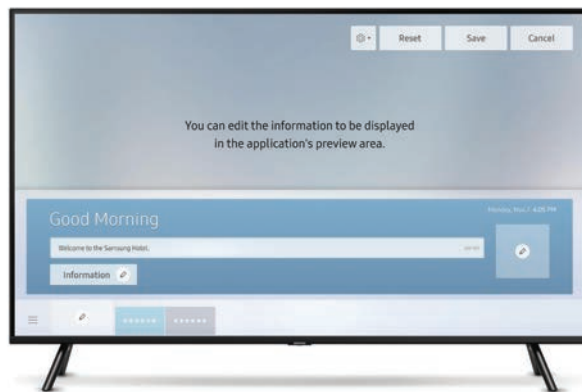

RU710 Series Dimensions

43" | HG43RU710NFXZA - 4K

1	2	3	4	5	6
38.2"	22.2"	42.5"	25.1"	2.3"	8.3"

55" | HG55RU710NFXZA - 4K

1	2	3	4	5	6
48.8"	28.1"	54.6"	31.2"	2.3"	10.3"

50" | HG50RU710NFXZA - 4K

1	2	3	4	5	6
44.3"	25.6"	49.5"	28.7"	2.3"	10.3"

65" | HG65RU710NFXZA - 4K

1	2	3	4	5	6
57.4"	33.0"	64.5"	36.1"	2.3"	12.3"