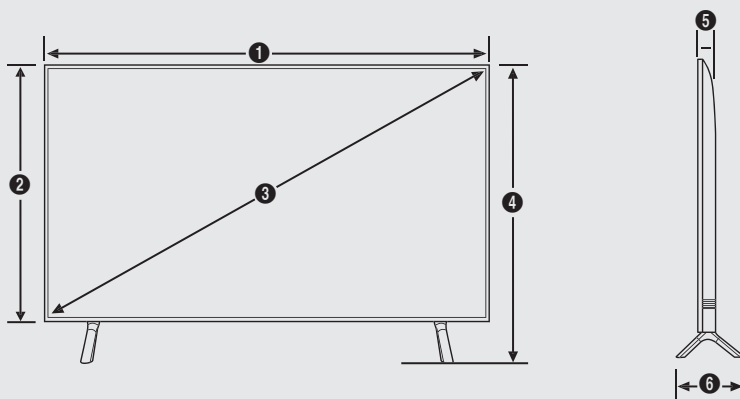

RU710 Series Dimensions

43" | HG43RU710NFXZA - 4K

1	2	3	4	5	6
38.2"	22.2"	42.5"	25.1"	2.3"	8.3"

55" | HG55RU710NFXZA - 4K

1	2	3	4	5	6
48.8"	28.1"	54.6"	31.2"	2.3"	10.3"

50" | HG50RU710NFXZA - 4K

1	2	3	4	5	6
44.3"	25.6"	49.5"	28.7"	2.3"	10.3"