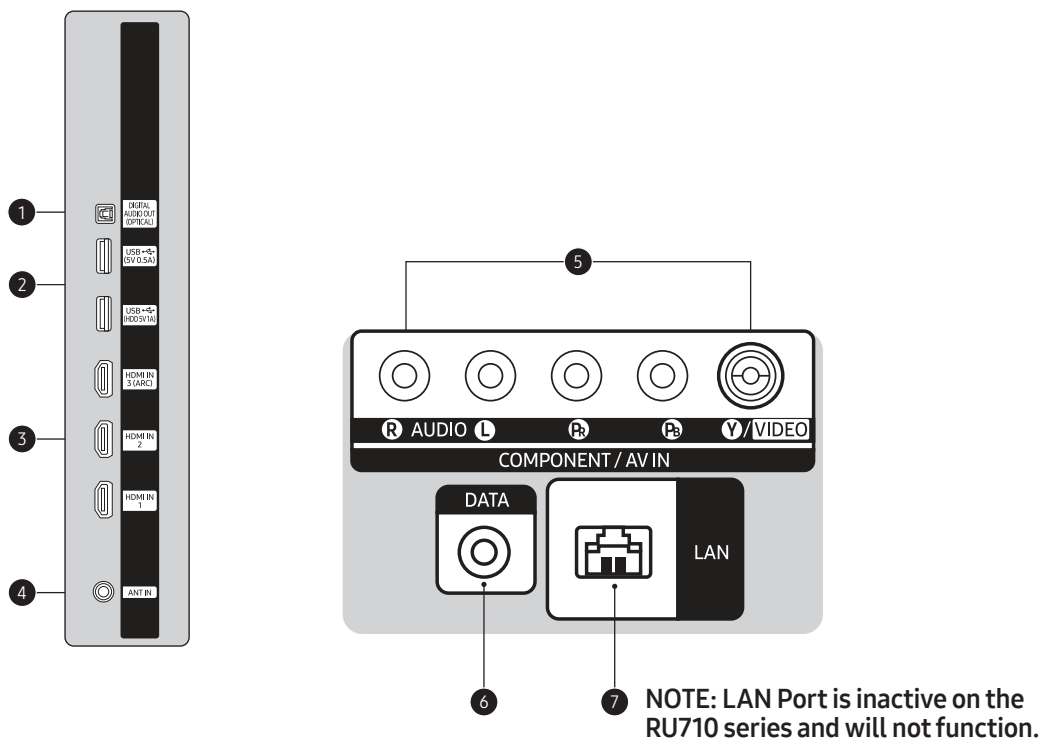

65" | HG65RU710NFXZA - 4K

1	2	3	4	5	6
57.4"	33.0"	64.5"	36.1"	2.3"	12.3"

RU710 Series Connectivity

HG43RU710NFXZA, HG50RU710NFXZA, HG55RU710NFXZA and HG65RU710NFXZA

- | | |
|-----------------------------------|------------------------------|
| 1. Digital Audio Out (Optical) | 5. Component In / AV In |
| 2. USB (5V 0.5A), USB (HDD 5V 1A) | 6. Data (Phone Jack to RJ12) |
| 3. HDMI In 1, 2, 3 (ARC) | 7. LAN (Inactive) |
| 4. Antenna In | |

Two data cables are included.

Please refer to your user manual to determine which one is compatible with your specific set-top/set-back box solution.

Samsung RU710 Series Hospitality TVs

RU710 Series Key Specifications For complete product specifications, visit samsung.com/hospitality