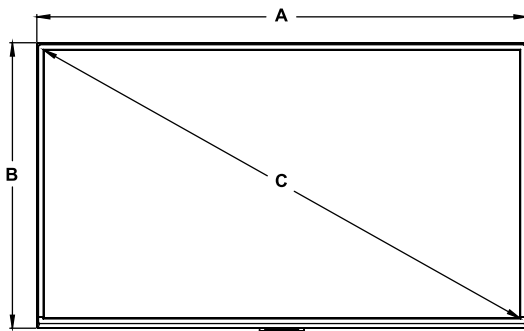

**Mechanical**

SIZE (W x H x D)	55" Model: 49.09" x 28.54" x 3.11" (1247 x 725 x 79mm) 65" Model: 57.59" x 33.31" x 3.11" (1463 x 846 x 79mm) 75" Model: 66.29" x 38.18" x 4.01" (1684 x 970 x 102mm)
WEIGHT	55" Model: 37.5lb (17.01kg) 65" Model: 50.7lb (22.99kg) 75" Model: 81.6lb (37.01kg)
VESA MOUNT	55" Model: 300 x 200mm 65" Model: 300 x 200mm 75" Model: 400 x 200mm
COLOR	Black

**Environmental**

STORAGE AND OPERATING TEMPERATURE	-22°F - 122°F (-30°C - 50°C)
IP RATING	IP54
SAFETY/EMC	FCC Class B

**Package Specifications**

	PACKAGE SIZE (W x H x D)	PACKAGE SHIP WEIGHT	PACKAGE UPC CODE	PACKAGE CONTENTS	UNITS IN PACKAGE
55" Model:	53.97" x 33.30" x 8.97" (1371 x 846 x 228mm)	59.5lb (26.99kg)	735029340430	Display, Outdoor IR Learning Remote, Manual, Outdoor Tilting TV Wall Mount, IR Emitter, 3x Cable Ties, Technical Support Insert	1
65" Model:	62.51" x 38.46" x 8.97" (1588 x 977 x 228mm)	78lb (35.38kg)	735029340447		
75" Model:	71.96" x 44.01" x 11.22" (1828 x 1118 x 285mm)	116.5lb (52.84kg)	735029340454		

All dimensions = inch (mm)

MODEL NO.	DIM. "A"	DIM. "B"	DIM. "C"	DIM. "D"	DIM. "E"	DIM. "F"	DIM. "G"	DIM. "H"
55" Model:	49.09" (1247mm)	28.54" (725mm)	54.64" (1388mm)	3.11" (79mm)	1.61" (41mm)	11.81" (300mm)	18.65" (474mm)	4.61" (117mm)
65" Model:	57.59" (1463mm)	33.31" (846mm)	64.53" (1639mm)	3.11" (79mm)	1.61" (41mm)	11.81" (300mm)	22.89" (582mm)	5.42" (138mm)
75" Model:	66.29" (1684mm)	38.18" (970mm)	74.52" (1893mm)	4.01" (102mm)	2.00" (51mm)	15.75" (400mm)	25.27" (642mm)	7.45" (189mm)