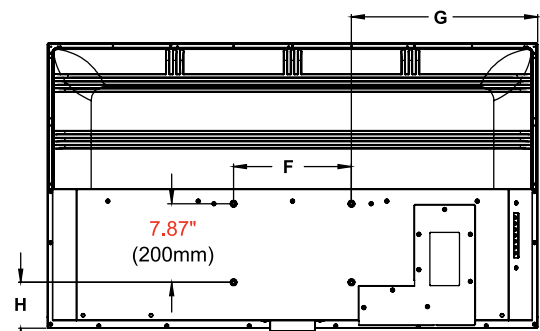

**Mechanical**

SIZE (W x H x D)	55" Model: 49.09" x 28.54" x 3.11" (1247 x 725 x 79mm) 65" Model: 57.59" x 33.31" x 3.11" (1463 x 846 x 79mm) 75" Model: 66.29" x 38.18" x 4.01" (1684 x 970 x 102mm)
WEIGHT	55" Model: 37.5lb (17.01kg) 65" Model: 50.7lb (22.99kg) 75" Model: 81.6lb (37.01kg)
VESA MOUNT	55" Model: 300 x 200mm 65" Model: 300 x 200mm 75" Model: 400 x 200mm
COLOR	Black

**Environmental**

STORAGE AND OPERATING TEMPERATURE	-22°F - 122°F (-30°C - 50°C)
IP RATING	IP54
SAFETY/EMC	FCC Class B

**Package Specifications**

	PACKAGE SIZE (W x H x D)	PACKAGE SHIP WEIGHT	PACKAGE UPC CODE	PACKAGE CONTENTS	UNITS IN PACKAGE
55" Model:	53.97" x 33.30" x 8.97" (1371 x 846 x 228mm)	59.5lb (26.99kg)	735029340430	Display, Outdoor IR Learning Remote, Manual, Outdoor Tilting TV Wall Mount, IR Emitter, 3x Cable Ties, Technical Support Insert	1
65" Model:	62.51" x 38.46" x 8.97" (1588 x 977 x 228mm)	78lb (35.38kg)	735029340447		
75" Model:	71.96" x 44.01" x 11.22" (1828 x 1118 x 285mm)	116.5lb (52.84kg)	735029340454		

All dimensions = inch (mm)

MODEL NO.	DIM. "A"	DIM. "B"	DIM. "C"	DIM. "D"	DIM. "E"	DIM. "F"	DIM. "G"	DIM. "H"
55" Model:	49.09" (1247mm)	28.54" (725mm)	54.64" (1388mm)	3.11" (79mm)	1.61" (41mm)	11.81" (300mm)	18.65" (474mm)	4.61" (117mm)
65" Model:	57.59" (1463mm)	33.31" (846mm)	64.53" (1639mm)	3.11" (79mm)	1.61" (41mm)	11.81" (300mm)	22.89" (582mm)	5.42" (138mm)
75" Model:	66.29" (1684mm)	38.18" (970mm)	74.52" (1893mm)	4.01" (102mm)	2.00" (51mm)	15.75" (400mm)	25.27" (642mm)	7.45" (189mm)

FRONT VIEW

SIDE VIEW

BACK VIEW