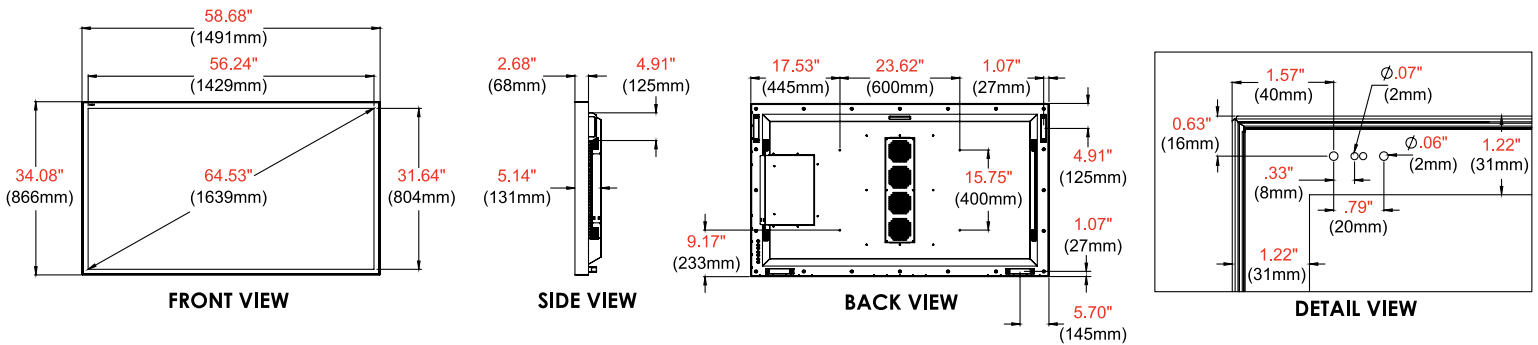

Mechanical

SIZE (W x H x D)	58.68" x 34.08" x 5.14" (1491 x 866 x 131mm)
COLOR	Black
GLASS	IK10 Rated, Tempered & Anti-reflective
VESA® PATTERN	600 x 400, 600 x 600mm
NET WEIGHT	154lb (69.85kg)
INPUT COMPARTMENT (W X H X D)	12.06" x 5.00" x 2.21" (306 x 127 x 56mm)

Package Specifications

	PACKAGE SIZE (W x H x D)	PACKAGE SHIP WEIGHT	PACKAGE UPC CODE	PACKAGE CONTENTS	UNITS IN PACKAGE
XHB652 (With Mount on Skid)	68.00" x 45.00" x 32.00" (1727 x 1143 x 813mm)	226.00lb (102.51kg)	735029322603	Display, Waterproof Universal Remote Control, User's Guide, 3mm Hex Wrench, Power Cord, IR Extender and Outdoor Flat Wall Mount	1

All dimensions = inch (mm)

Architect Specifications

The Xtreme™ High Bright Outdoor Display shall be a Peerless-AV model XHB652 and shall be located where indicated on the plans. Assembly and installation shall be done according to instructions provided by the manufacturer.