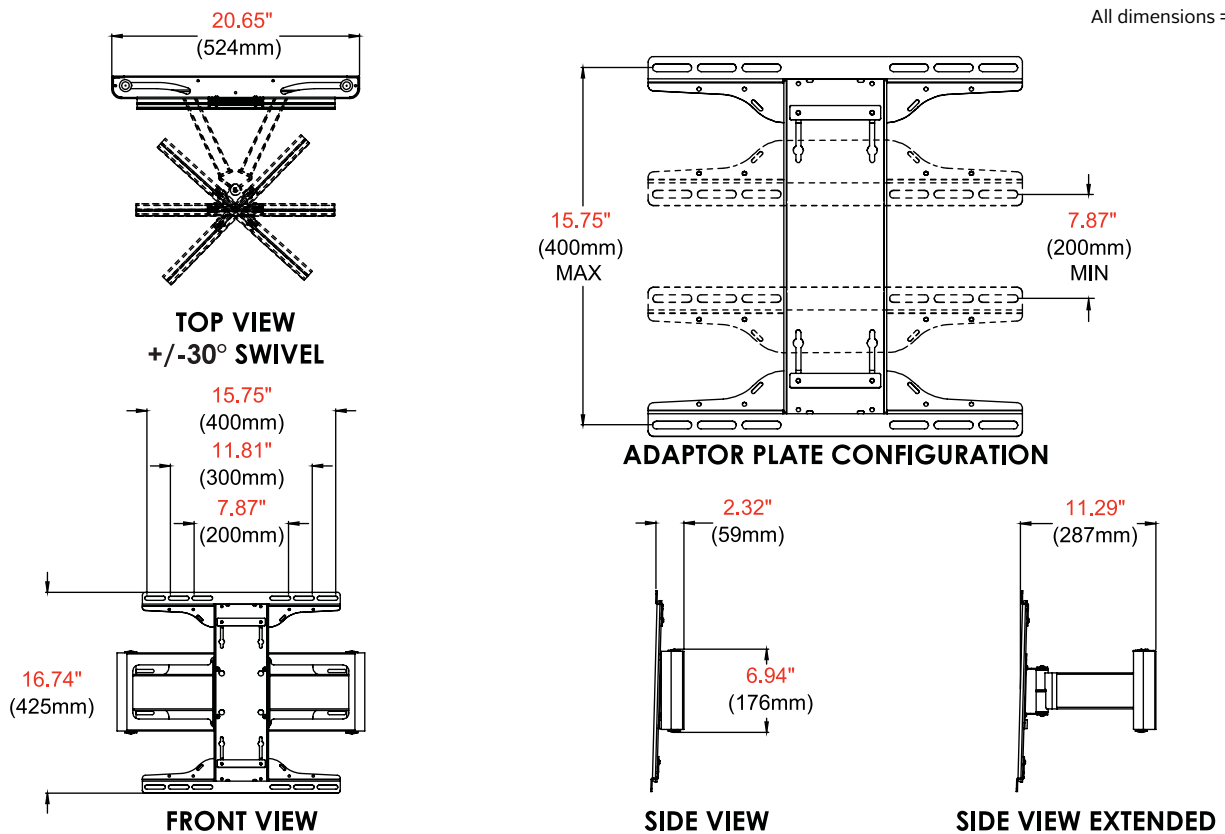

HPF650 Pull-Out Pivot Wall Mount for 32"-65" Displays

Product Specifications

	DIMENSIONS (W x H x D)	PRODUCT WEIGHT	LOAD CAPACITY	FINISH	AVAILABLE COLORS
HPF650	20.65" x 16.74" x 2.32"-11.29" (525 x 425 x 59-287mm)	13.40lb (6kg)	60lb (27kg)	Powder Coat	Black

Package Specifications

	PACKAGE SIZE (W x H x D)	PACKAGE SHIP WEIGHT	PACKAGE UPC CODE	PACKAGE CONTENTS	UNITS IN PACKAGE
HPF650	21.25" x 12.5" x 4.0" (540 x 318 x 102mm)	14.81lb (6.72kg)	735029298052	Wall Mount, Universal Adaptor and Mounting Hardware	1

Accessories

1. **ACC-HPF650:** In-furniture Bracket
   - **ACC-UCM:** Universal AV Component Mount
   - **IBA3AC:** Recessed Cable Management and Power Storage Accessory Box*
2. **Works with most displays 42" and larger without being visible from behind when used with the HPF650. Verify dimensions for confirmation of compatibility.*

Architect Specifications

The Pull-Out Pivot Wall Mount shall be a Peerless-AV model HPF650 and shall be located where indicated on the plans. Assembly and installation shall be done according to instructions provided by the manufacturer.