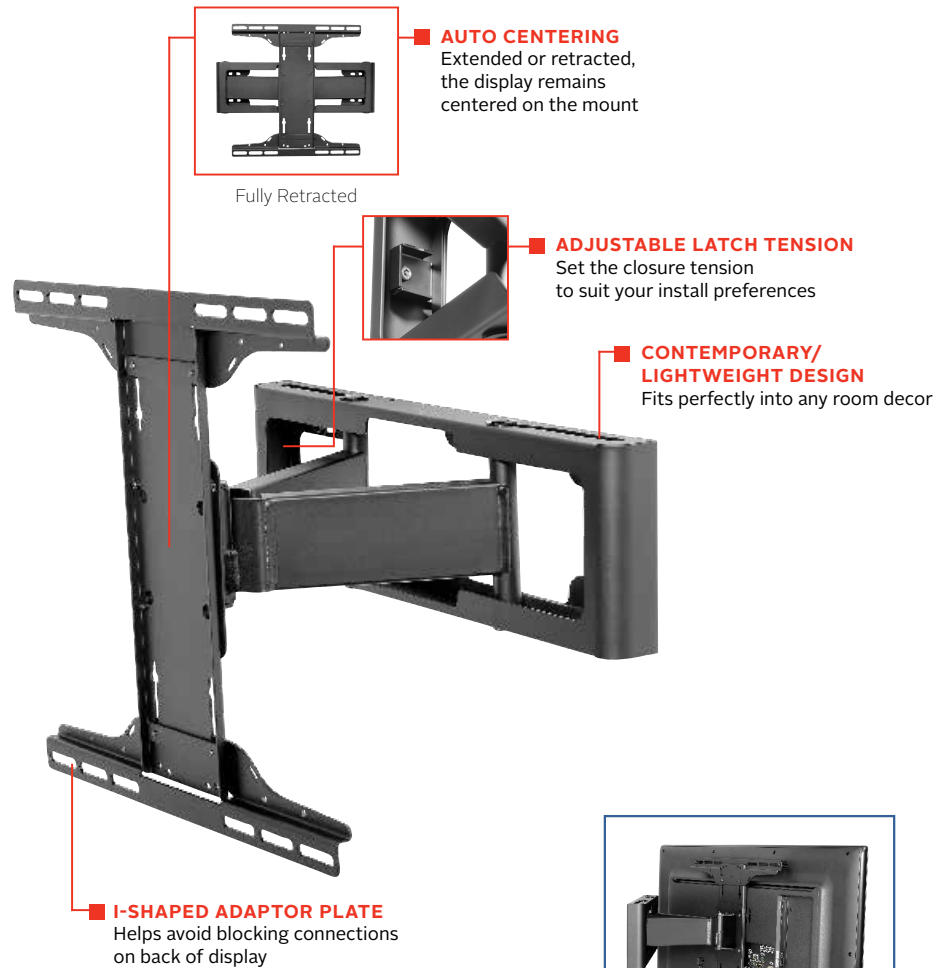

## Pull-Out Pivot Wall Mount FOR 32" TO 65" DISPLAYS

The HPF650 combines the best features of our FPS-1000 in one contemporary, lightweight design, making it essential for on-wall or recessed/in-furniture applications. With 30° of built-in swivel, the HPF650 ensures your guests will always be able to find the perfect viewing angle. This mount is VESA® compliant, and accommodates virtually any flat panel display up to 60lb. Equipped with functionality, maximum aesthetics, versatile installation and endless display compatibility options, the HPF650 is the ideal solution for any hospitality or residential application.

	<b>Mounting Pattern</b> 400 x 400mm (15.75" x 15.75")		<b>Max Load</b> 60lb (27kg)
-----------------------------------------------------------------------------------	-------------------------------------------------------------	-----------------------------------------------------------------------------------	-----------------------------------

- Universal mount accommodates 200 x 200 to 400 x 400mm VESA® mounting patterns
- Flush mountable for in-furniture applications when used in conjunction with the in-furniture bracket accessory, ACC-HPF650, for a clean finished look
- Designed for both wood and metal 16" studs or single stud
- Built-in swivel up to ±30° provides adjustable viewing angles
- Easy pull-out pivot provides quick maintenance access
- With a turn of a screw, the adjustable latching mechanism allows you to control the tension required to close the mount against the wall
- Security screws prevent tampering and theft

Quick Maintenance Access

HPF650 Pull-Out Pivot Wall Mount for 32"-65" Displays

**Product Specifications**

	DIMENSIONS (W x H x D)	PRODUCT WEIGHT	LOAD CAPACITY	FINISH	AVAILABLE COLORS
HPF650	20.65" x 16.74" x 2.32"-11.29" (525 x 425 x 59-287mm)	13.40lb (6kg)	60lb (27kg)	Powder Coat	Black