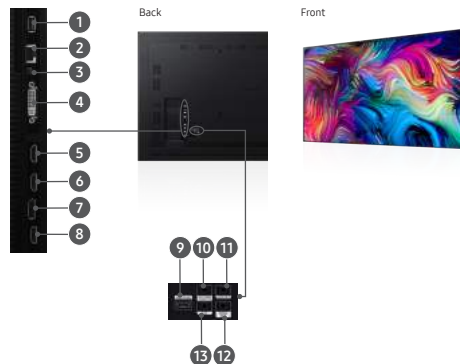

Connectivity

1. USB 2.0 (1.0A)
2. RJ45
3. RS232C In
4. DVI / MagicInfo In
5. HDMI In 1 (ARC)
6. HDMI In 2 (Daisy Chain In)
7. DP In (Daisy Chain In)
8. HDMI Out (Daisy Chain Out)
9. USB 2.0 (0.5A)
10. DVI / HDMI Audio In
11. Audio Out
12. RS232C Out
13. IR In