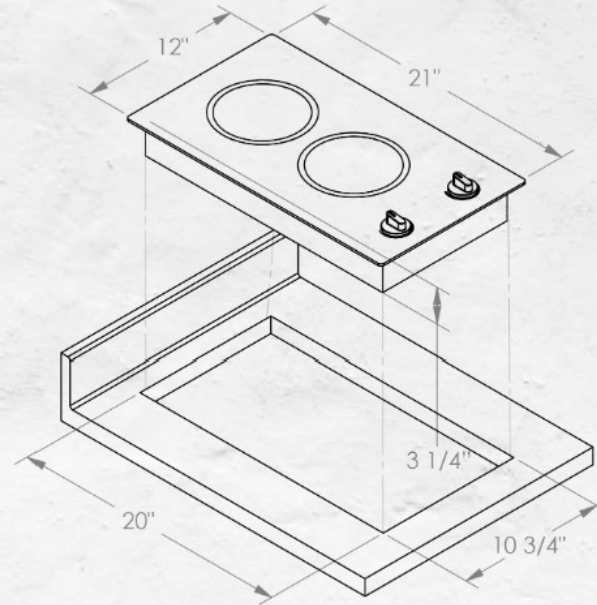

Burners	Two burners
Burner Size	2 – 6.5"
Burner System	Radiant Burner System
Actual Weight	12 LBS
Estimated Shipping Weight	16 LBS
Dimensions	21" x 12" x 3 1/4"
Control Type	Knob Control
Max Load	2400 Watts
Plug	Pigtail Hardwire
Layout	Landscape orientation, Portrait orientation
Destination	Approved for Home Use
PUPS	No
Color	Black
Safety	UL Approved/IC-UL Approved

Specifications & Dimensions

TRANSWORLD

KENYON