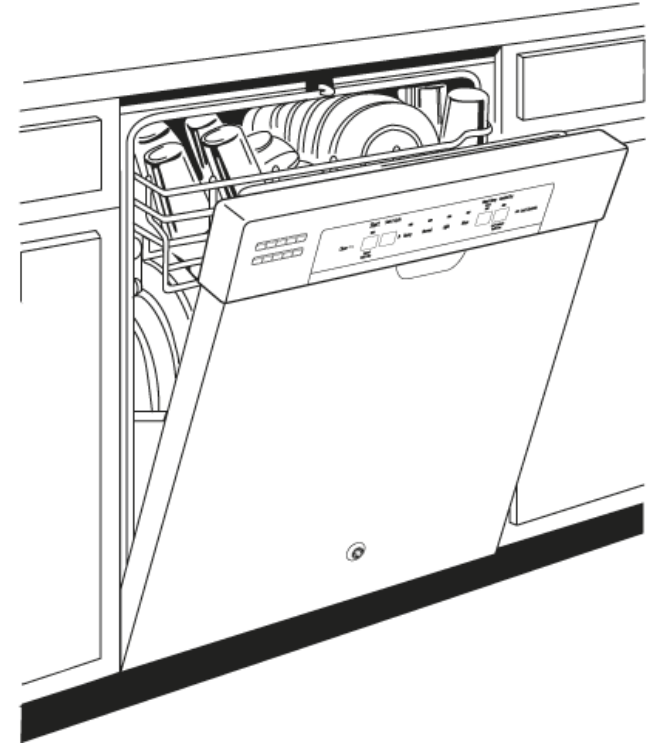

- GE's most advanced wash system - Consistently clean, dry and sanitized dishes are ensured with GE's most advanced wash system, combining 65% more wash power* with advanced performance features *Wash power delivered to each rack. Compared to previous GE models
- Piranha™ hard-food disposer with removable filter - To ensure consistently clean items, this stainless steel blade rotates at 3,600 RPM to pulverize food particles. The disposer helps to prevent large particles from clogging the wash arms
- 3 pressurized, full-coverage wash arms - Expect exceptionally clean and table-ready dishes with powerful wash arms that deliver 65% more wash power to the top and bottom racks compared to previous GE models* (*Wash power delivered to each rack)
- Dedicated Silverware Jets - Get table-ready silverware thanks to powerful jets that focus on silverware baskets in multiple locations
- SpaceMaker® Silverware Basket - Enjoy table-ready silverware and loading flexibility with this unique basket that can be placed on the rack or onto the door
- American gray plastic interior - Heavy-duty material is designed for years of dependability and has an attractive finish
- 4-pass wash and dry element - Items come out consistently clean and dry with the help of this element, which quickly heats water for washing and air for drying
- Model GDF510PSDSS – Stainless steel
- Model GDF510PGDWW – White on white
- Model GDF510PGDBB – Black on black
- Model GDF510PMDSA - Silver

CONTACT US

Tel. 800.424.8550

sales@twstransworld.com

TRANSWORLD

Miami · Ft. Lauderdale · Orlando · New York · Dallas