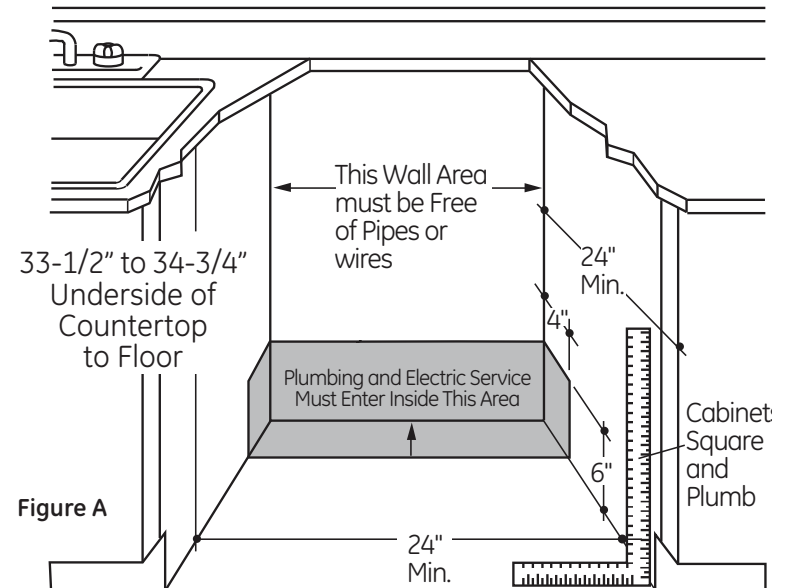

GDF510PGD/PSD/PMD GE® Dishwasher with Front Controls

Dimensions and Installation Information (in inches)

Electrical Rating

| | |
|------------------------------------|---------|
| Voltage AC..... | 120 |
| Hertz..... | 60 |
| Total connected load amperage..... | 7.1 |
| Calrod® heater watts..... | 415/800 |

For use on adequately wired 120-volt, 15-amp circuit having 2-wire service with a separate ground wire. This appliance must be grounded for safe operation.

GDF510PGD/PSD/PMD GE® Dishwasher with Front Controls