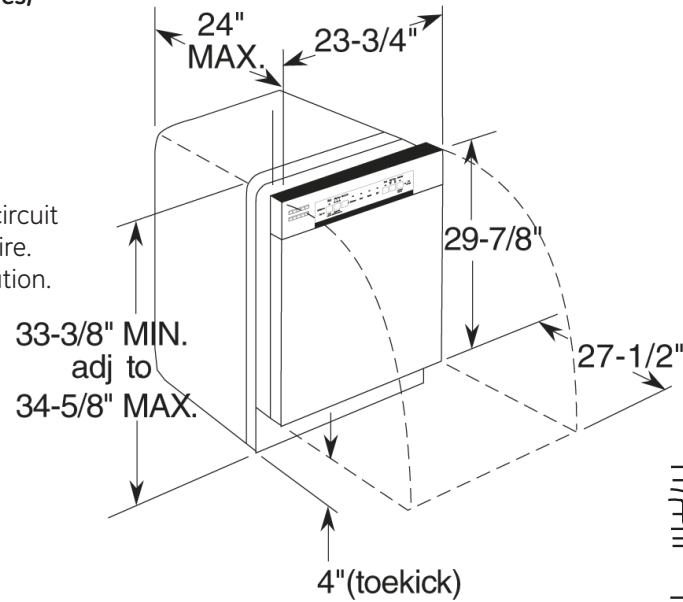

GDF510PGD/PSD/PMD GE® Dishwasher with Front Controls

Dimensions and Installation Information (in inches)

Electrical Rating

| | |
|------------------------------------|---------|
| Voltage AC..... | 120 |
| Hertz..... | 60 |
| Total connected load amperage..... | 7.1 |
| Calrod® heater watts..... | 415/800 |

For use on adequately wired 120-volt, 15-amp circuit having 2-wire service with a separate ground wire. This appliance must be grounded for safe operation.

GDF510PGD/PSD/PMD GE® Dishwasher with Front Controls